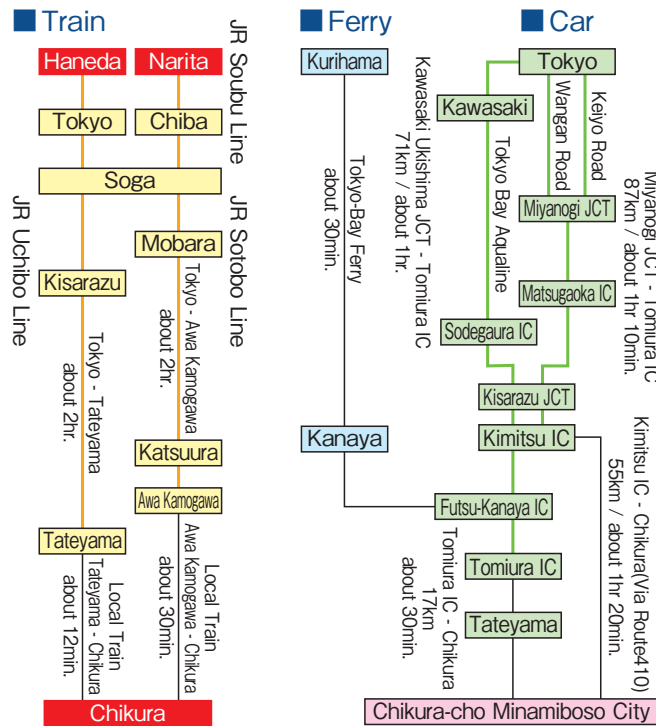

# Minamiboso Chikura Ryokan & Hotel MAP

## Chikura-cho Ryokan Association

2079 Seto, Chikura-cho, Minamiboso-shi, Chiba 295-0004 Japan  
 <in Minamiboso-shi Kankoukyoukai Chikura branch>  
 TEL.0470-44-3581 FAX.0470-44-2317  
[www.chikuraryokanga.com](http://www.chikuraryokanga.com)

### Express bus